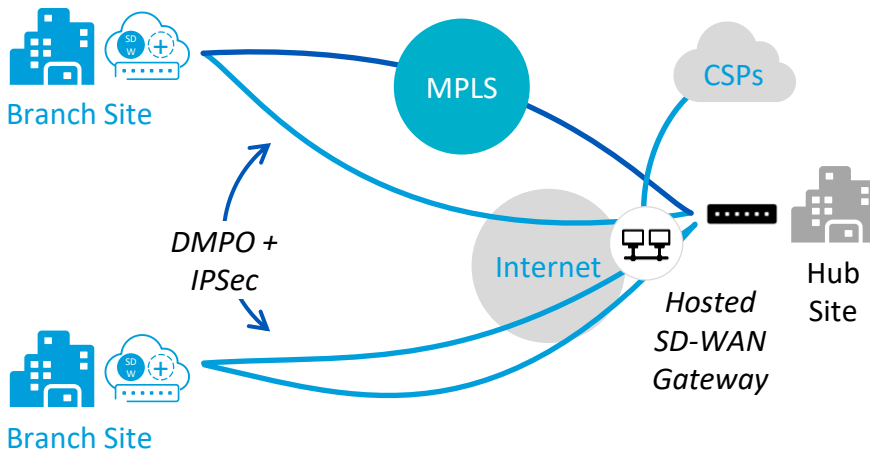

SD-WAN NOW provides a cost-effective and scalable solution that works over virtually any access with software-controlled, application-based routing. This allow businesses to improve cost, performance, and reliability.

Designed specifically for small & medium businesses, SD-WAN NOW comes built-in with a wealth of benefits:

- **Application Recognition & Traffic Prioritization** – Recognize over 3000+ critical business application signatures (e.g., O365) with Deep Packet Inspection (DPI) and prioritize network traffic
- **Predictable & Highly Reliable Performance** – Latency sensitive applications like VOIP, UCaaS, VDI benefit from the real-time remediation mechanisms (e.g., eliminates artifacts in real-time video applications)
- **Network Visibility** – Via the Online Orchestrator portal near-real-time reporting is available on the performance and health of the network
- **Highly Secure Networking** – Built in enterprise grade firewall and the adoption of IPSec tunnels to connect to non-SD-WAN sites and distributed Multi-Path Optimization (DMPO) tunnels to SD-WAN sites, offers a high level of security
- **Dynamic Multi-path Optimization (DMPO)** – Steers applications to use best WAN link(s) in near real-time, based on business policies and link quality to offer the best user experience
- **Transport Agnostic** – Utilize virtually any connectivity option, from broadband and LTE to MPLS and dedicated Internet, to help create a future-ready, scalable network.

How it works:

Enterprise Subscription

- **Dynamic Multi-Path Optimization (DMPO) + IPsec** tunnels between branch sites and hub sites
- Access to cloud is without dual-ended SD-WAN capability

Premium Subscription

- **Cloud-hosted** SD-WAN gateways with built-in redundancy
- **Dynamic Multi-Path Optimization (DMPO)** tunnels to cloud apps, including SaaS and IaaS

Transform your network.

ACC Business can guide you through every aspect of network transformation, including: