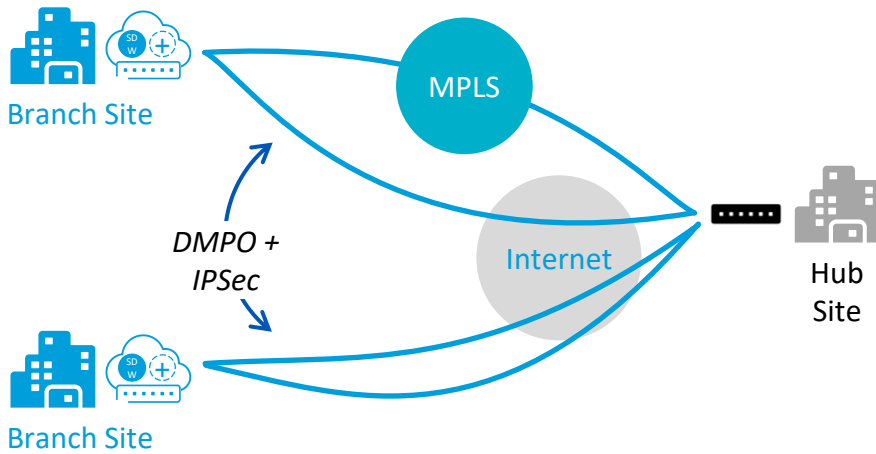

Big Solutions for Businesses of Any Size

SD-WAN NOW: The ultimate tool to prioritize your network based on YOUR needs

The features and benefits that SD-WAN provides to large global corporations can seamlessly apply just as well to businesses of all sizes—thanks to SD-WAN NOW from ACC Business.

SD-WAN NOW provides a cost-effective and scalable solution that works over virtually any access with software-controlled, application-based routing. This allow businesses to improve cost, performance, and reliability.

Designed specifically for small & medium businesses, SD-WAN NOW comes built-in with a wealth of benefits:

- **Application Recognition & Traffic Prioritization** – Recognize over 3000+ critical business application signatures (e.g., O365) with Deep Packet Inspection (DPI) and prioritize network traffic
- **Predictable & Highly Reliable Performance** – Latency sensitive applications like VOIP, UCaaS, VDI benefit from the real-time remediation mechanisms (e.g., eliminates artifacts in real-time video applications)
- **Network Visibility** – Via the Online Orchestrator portal near-real-time reporting is available on the performance and health of the network
- **Highly Secure Networking** – Built in enterprise grade firewall and the adoption of IPSec tunnels to connect to non-SD-WAN sites and distributed Multi-Path Optimization (DMPO) tunnels to SD-WAN sites, offers a high level of security
- **Dynamic Multi-path Optimization (DMPO)** – Steers applications to use best WAN link(s) in near real-time, based on business policies and link quality to offer the best user experience
- **Transport Agnostic** – Utilize virtually any connectivity option, from broadband and LTE to MPLS and dedicated Internet, to help create a future-ready, scalable network.

How it works:

Enterprise Subscription

- **Dynamic Multi-Path Optimization (DMPO) + IPsec** tunnels between branch sites and hub sites
- Access to cloud is without dual-ended SD-WAN capability

Premium Subscription